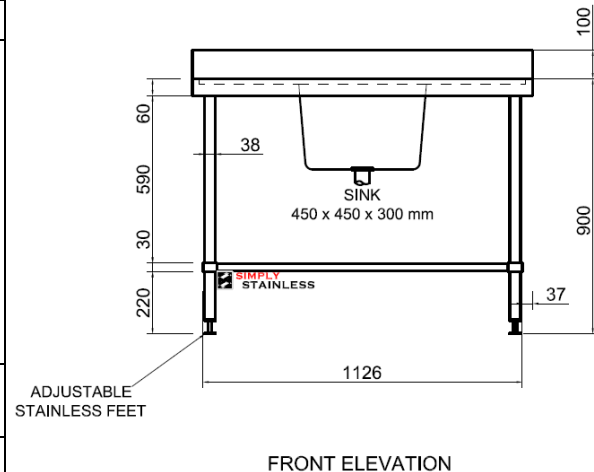

SIMPLY STAINLESS

www.simplystainless.com

Modular sinks tables and shelves

SPECIFICATION	
Tops	1.2mm gauge, high quality stainless steel, no. 4 finish, 450 x 450 x 300 welded bowl w/ sink waste, 100mm upstand (150mm bevelled upstand on 700 series), 20mm wet edge, 60 litre bowl, supplied with 1 x Watermark approved 90mm waste with basket
Core	3mm zincalume, marine grade protective paint
Frames	38mm round stainless steel tube, satin polished, machined collars, stainless steel disc feet
Undershelves	1.2mm gauge, high quality stainless steel, no. 4 finish, top hat stiffening with channels

05.06/07	SINK BENCH SINGLE BOWL (L-Left Hand Bowl, C- Centre Bowl, R- Right Hand Bowl)	
	Product Code	Dimensions
	05.6.0600	600mm x 600mm x 900mm
	05.6.1200 (L,C,R)	1200mm x 600mm x 900mm
	05.6.1500 (L,C,R)	1500mm x 600mm x 900mm
	05.6.1800 (L,C,R)	1800mm x 600mm x 900mm
	05.6.2100 (L,C,R)	2100mm x 600mm x 900mm
	05.7.0600	600mm x 700mm x 900mm
	05.7.1200 (L,C,R)	1200mm x 700mm x 900mm
	05.7.1500 (L,C,R)	1500mm x 700mm x 900mm
	05.7.1800 (L,C,R)	1800mm x 700mm x 900mm
	05.7.2100 (L,C,R)	2100mm x 700mm x 900mm